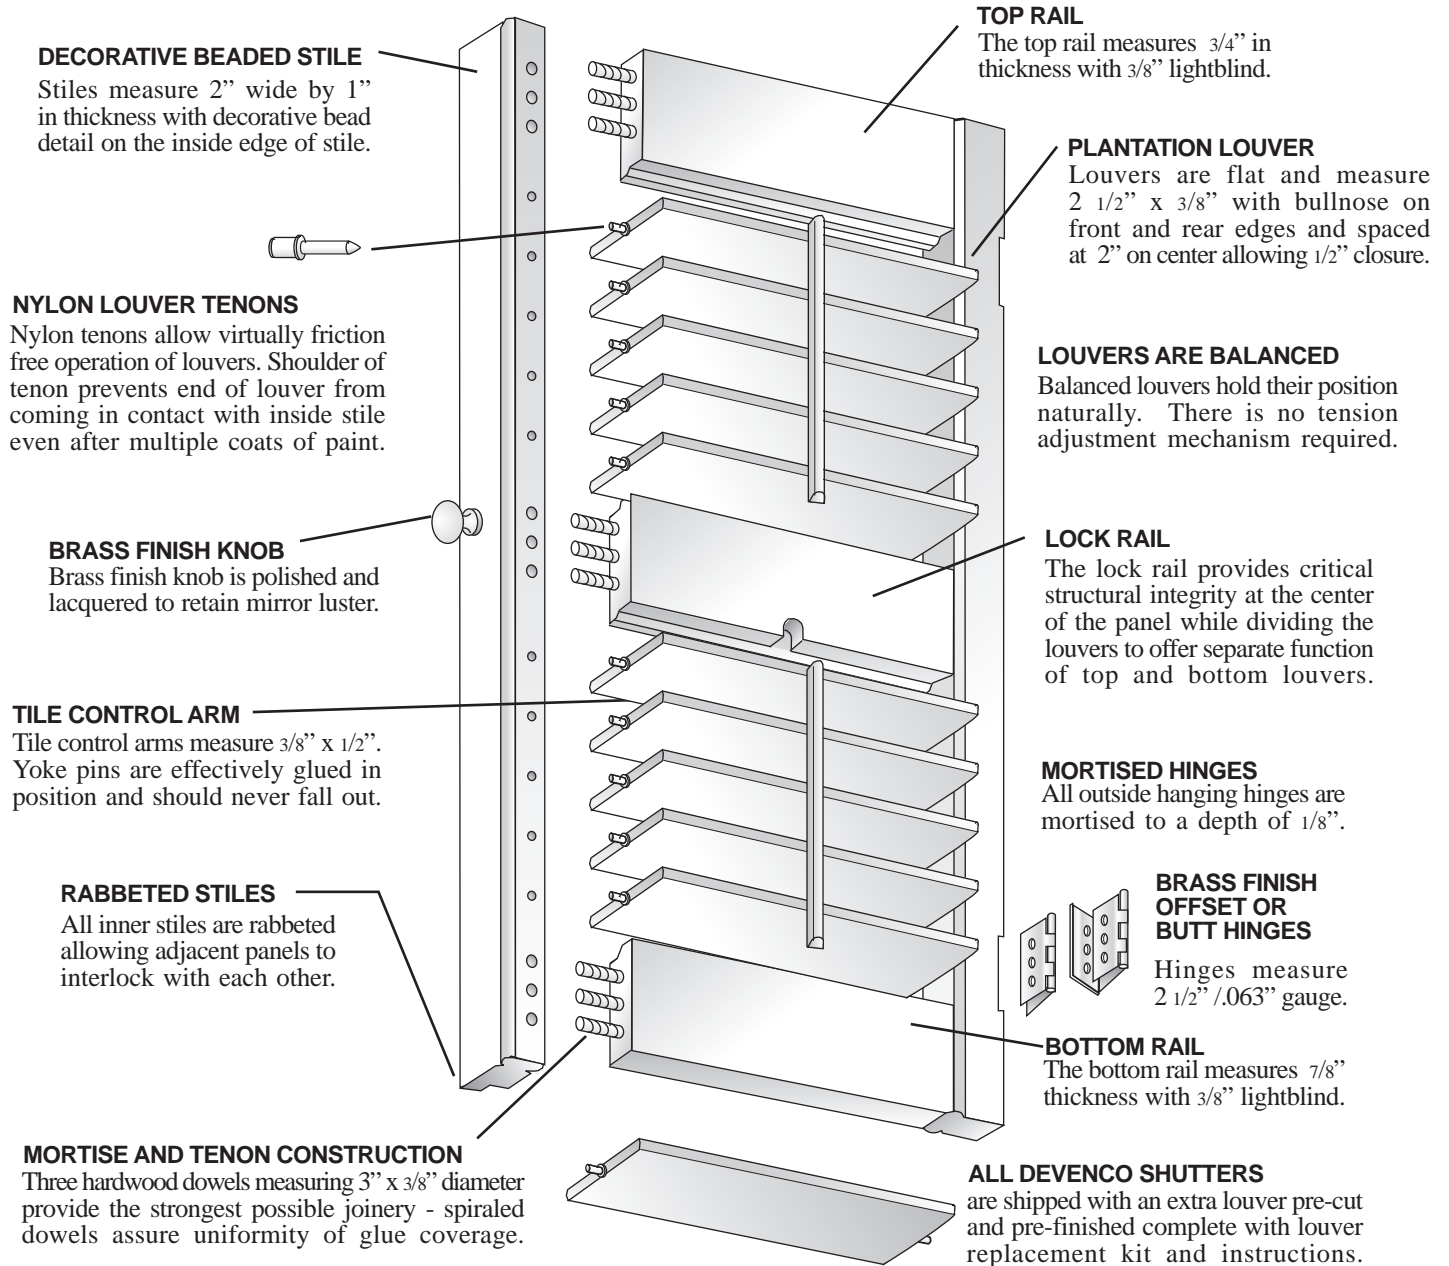

## PLANTATION SHUTTERS ENGINEERED TO A HIGHER STANDARD

DEVENCO USES ONLY THE FINEST GRADE SEASONED, KILN-DRIED TIMBER FOR MANUFACTURE

- "Select FAS Grade" basswood
- "Clear grade and better" white pine
- Other species available on request

ALL DEVENCO SHUTTERS ARE MANUFACTURED TO YOUR EXACT SIZE SPECIFICATIONS AND ARE PRE-FINISHED TO MATCH ANY COLOR.  
ALL SHUTTERS MANUFACTURED BY DEVENCO ARE FULLY GUARANTEED FOR BOTH MATERIAL AND WORKMANSHIP.